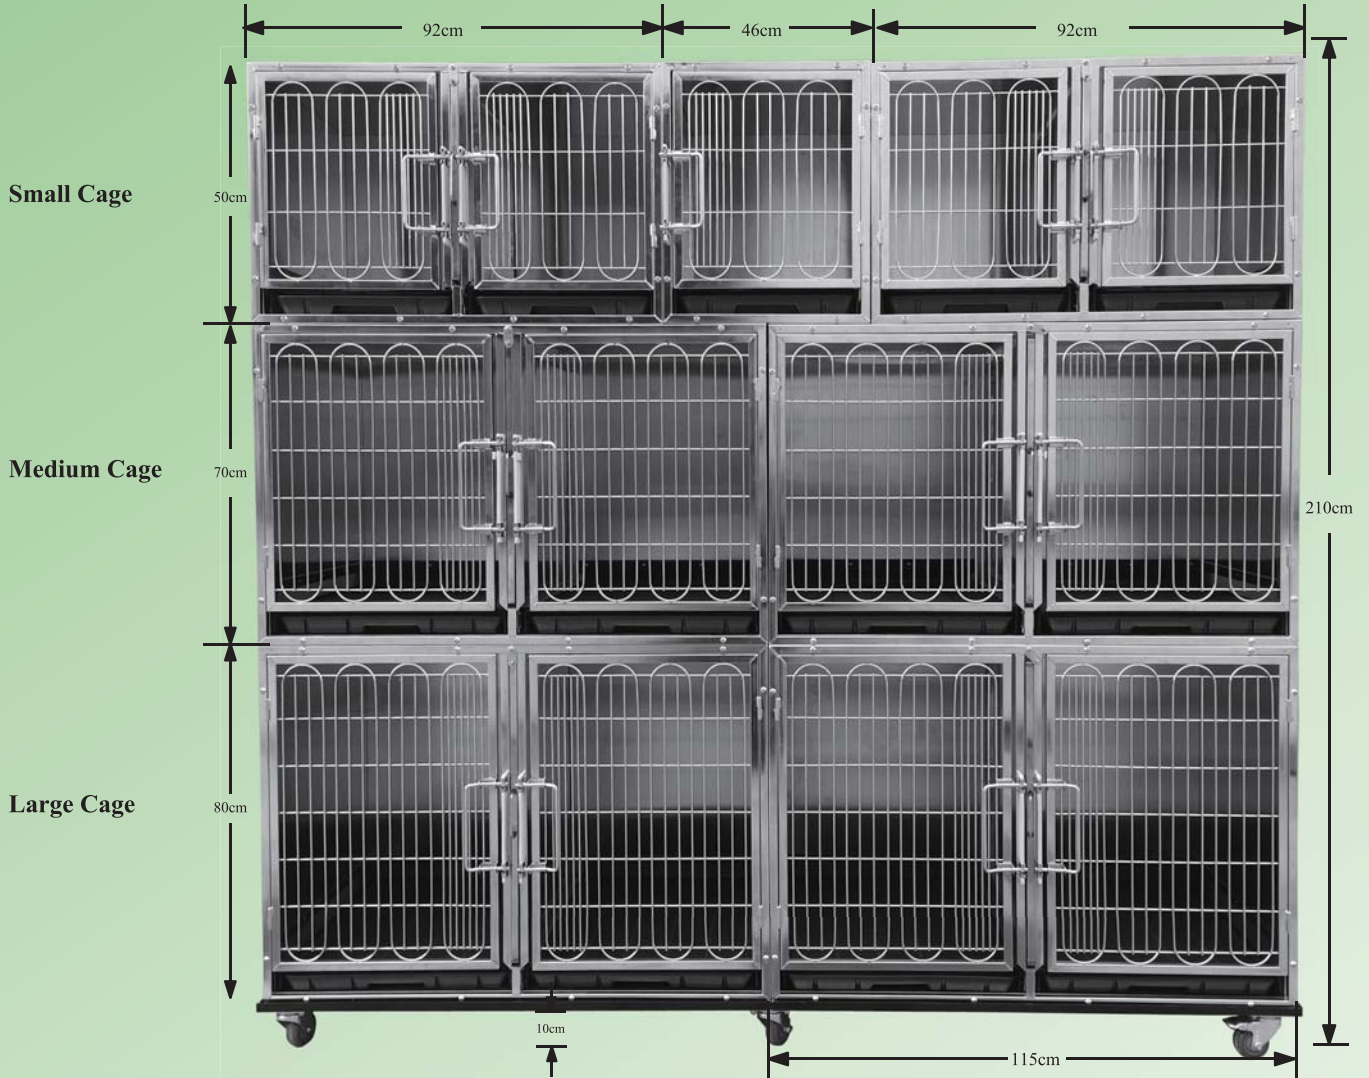

宠物笼

Pet Professional Cage

CCG-1

Cage Divider

Plastic Tray

Handle

Universal Wheel

- 1 可拆卸式门、隔板、网架、托盘使清理工作极其方便。  
Removable doors, Divider, Grid, Tray for easy Cleaning.
- 2 宠物笼材质为不锈钢使其持久耐用。(宠物笼门为“304”不锈钢, 侧板为“202”不锈钢材质)  
It's made by stainless steel for durability and long life-span. (Its door is made by "304" stainless steel, surrounds plate is made by "202" stainless steel).
- 3 宠物笼底部配备万向轮使其移动方便快捷。  
It's equipped with the universal wheel which it's easy to be moved.
- 4 小号笼尺寸 (CCG-1S): 长92\*深56\*高50cm      Small Cage Dimensions (CCG-1S): L92\*D56\*H50cm  
小号笼尺寸 (CCG-1XS): 长46\*深56\*高50cm      Small Cage Dimensions (CCG-1XS): L46\*D56\*H50cm  
中号笼尺寸 (CCG-1M): 长115\*深70\*高70cm      Medium Cage Dimensions (CCG-1M): L115\*D70\*H70cm  
大号笼尺寸 (CCG-1L): 长115\*深70\*高80cm      Large Cage Dimensions (CCG-1L): L115\*D70\*H80cm